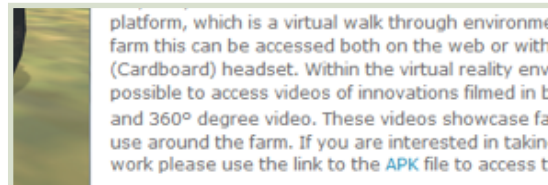

FarmDemo

Guidelines for using the Virtual Farm in Android

- ▶ Upload Cardboard from the playstore https://play.google.com/store/apps/details?id=com.google.samples.apps.cardboarddemo&hl=en_GB

- ▶ Download the .apk file from <https://plaid-h2020.hutton.ac.uk/farm-app>, by clicking on the .apk highlighted text:

- ▶ The .apk-file should install on your phone
- ▶ If it asks you to login use username:
test Password: 123
- ▶ Click Continue
- ▶ Click VR quick load
- ▶ Insert phone in a cardboard headset, look towards the ground to move forward, roll up to a sphere and press the button on top of the headset to enter the 360 degree video, press again to exit.