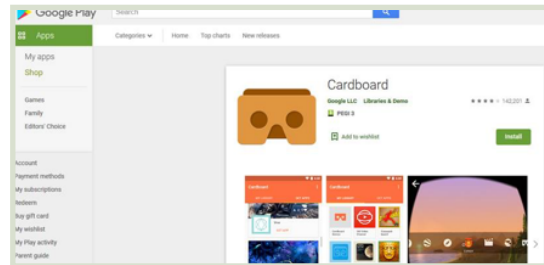

FarmDemo

Guidelines for using the Virtual Farm in Android

- ▶ Upload Cardboard from the playstore https://play.google.com/store/apps/details?id=com.google.samples.apps.cardboarddemo&hl=en_GB

- ▶ Download the .apk file from <https://plaid-h2020.hutton.ac.uk/farm-app>, by clicking on the .apk highlighted text:

- ▶ The .apk-file should install on your phone
- ▶ If it asks you to login use username:
test Password: 123
- ▶ Click Continue
- ▶ Click VR quick load
- ▶ Insert phone in a cardboard headset, look towards the ground to move forward, roll up to a sphere and press the button on top of the headset to enter the 360 degree video, press again to exit.