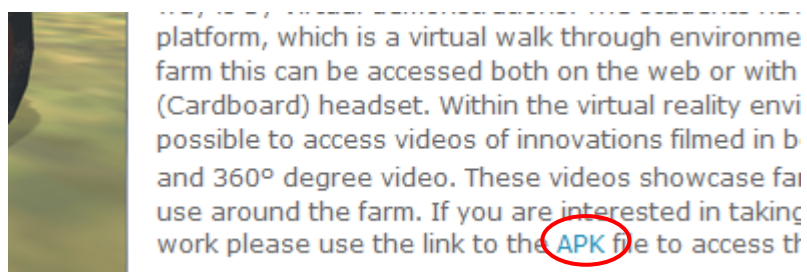

Guidelines for using the Virtual Farm in Android

Authors: Hardy Claire

FarmDemo has received funding from the European Union's Horizon 2020 research and innovation programme under grant agreement No 727388 PLAID, 728061 Agridemo-F2F, and 772705 NEFERTITI

Steps to take:

1. Upload Cardboard from the playstore
https://play.google.com/store/apps/details?id=com.google.samples.apps.cardboarddemo&hl=en_GB

2. Download the .apk file from <https://plaid-h2020.hutton.ac.uk/farm-app>, by clicking on the .apk highlighted text: