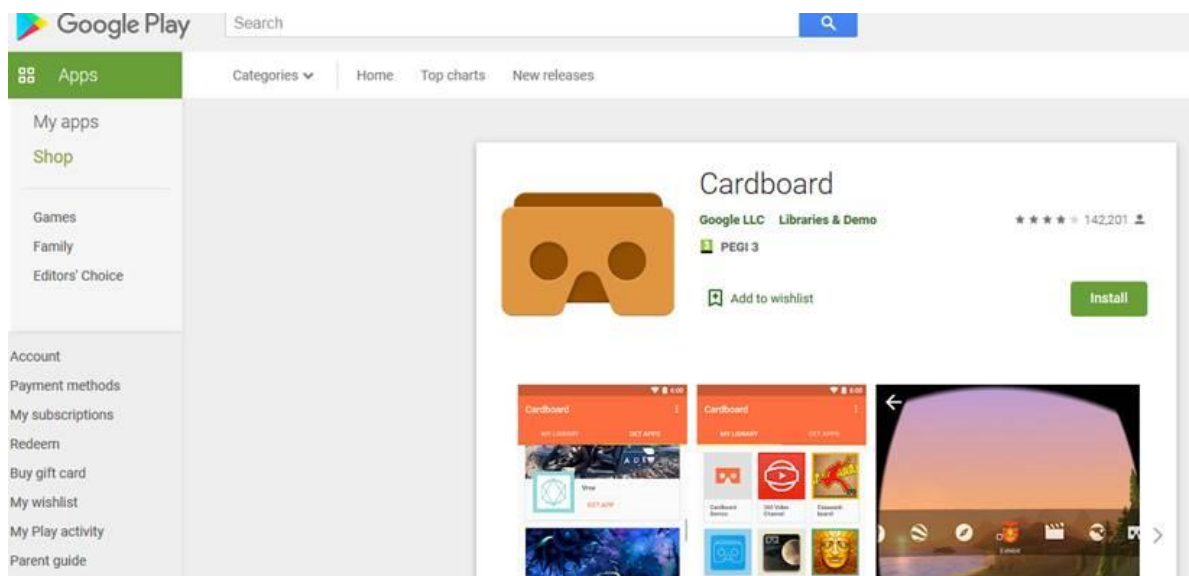

Guidelines for using the Virtual Farm in Android

Authors: Hardy Claire

FarmDemo has received funding from the European Union's Horizon 2020 research and innovation programme under grant agreement No 727388 PLAID, 728061 Agridemo-F2F, and 772705 NEFERTITI

Steps to take:

1. Upload Cardboard from the playstore
https://play.google.com/store/apps/details?id=com.google.samples.apps.cardboarddemo&hl=en_GB

2. Download the .apk file from <https://plaid-h2020.hutton.ac.uk/farm-app>, by clicking on the .apk highlighted text:

3. The .apk-file should install on your phone
4. If it asks you to login use username: test Password: 123
5. Click Continue
6. Click VR quick load
7. Insert phone in a cardboard headset, look towards the ground to move forward, roll up to a sphere and press the button on top of the headset to enter the 360 degree video, press again to exit.